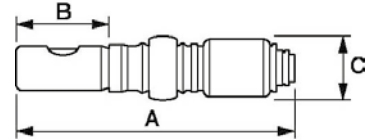

STANDARD QUICK RELEASE COUPLINGS - ERC 07

Female thread swivel coupler

Profile : EUROPEAN

Min / Max operating pressure 0 / 12 bar	Flow rate at 6 bar 833 l/min	ID passage 7.4 mm	Min. / Max temperature -15 / 70 °C
---	--	-----------------------------	--

Part number	Female thread	Dim. A (mm)	Dim. B (mm)	Dim. C (mm)
ERC 071101FA	G1/4	175.2	58.5	40
ERC 071102FA	G3/8	175.2	58.5	40
ERC 071201FA	NPT1/4	175.2	58.5	40
ERC 071202FA	NPT3/8	175.2	58.5	40